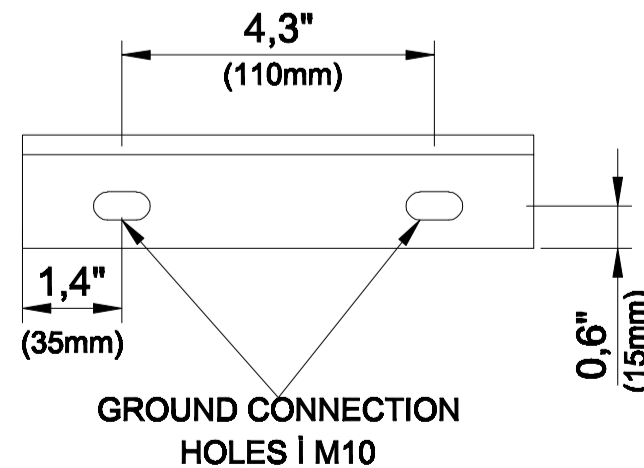

BASE VIEW OF TURNSTILE

FRONT VIEW OF GROUND CONNECTION PLAQUE

BASE VIEW OF GROUND CONNECTION PLAQUE

ISOMETRIC VIEW OF GROUND CONNECTION

TECHNICAL DRAWING DIMENSIONING		REVISION
		
www.tansasecurity.com		
DRAWING MODEL		A4
TTS 112		
SCALE : 1/15	PAGE 1 / 1	