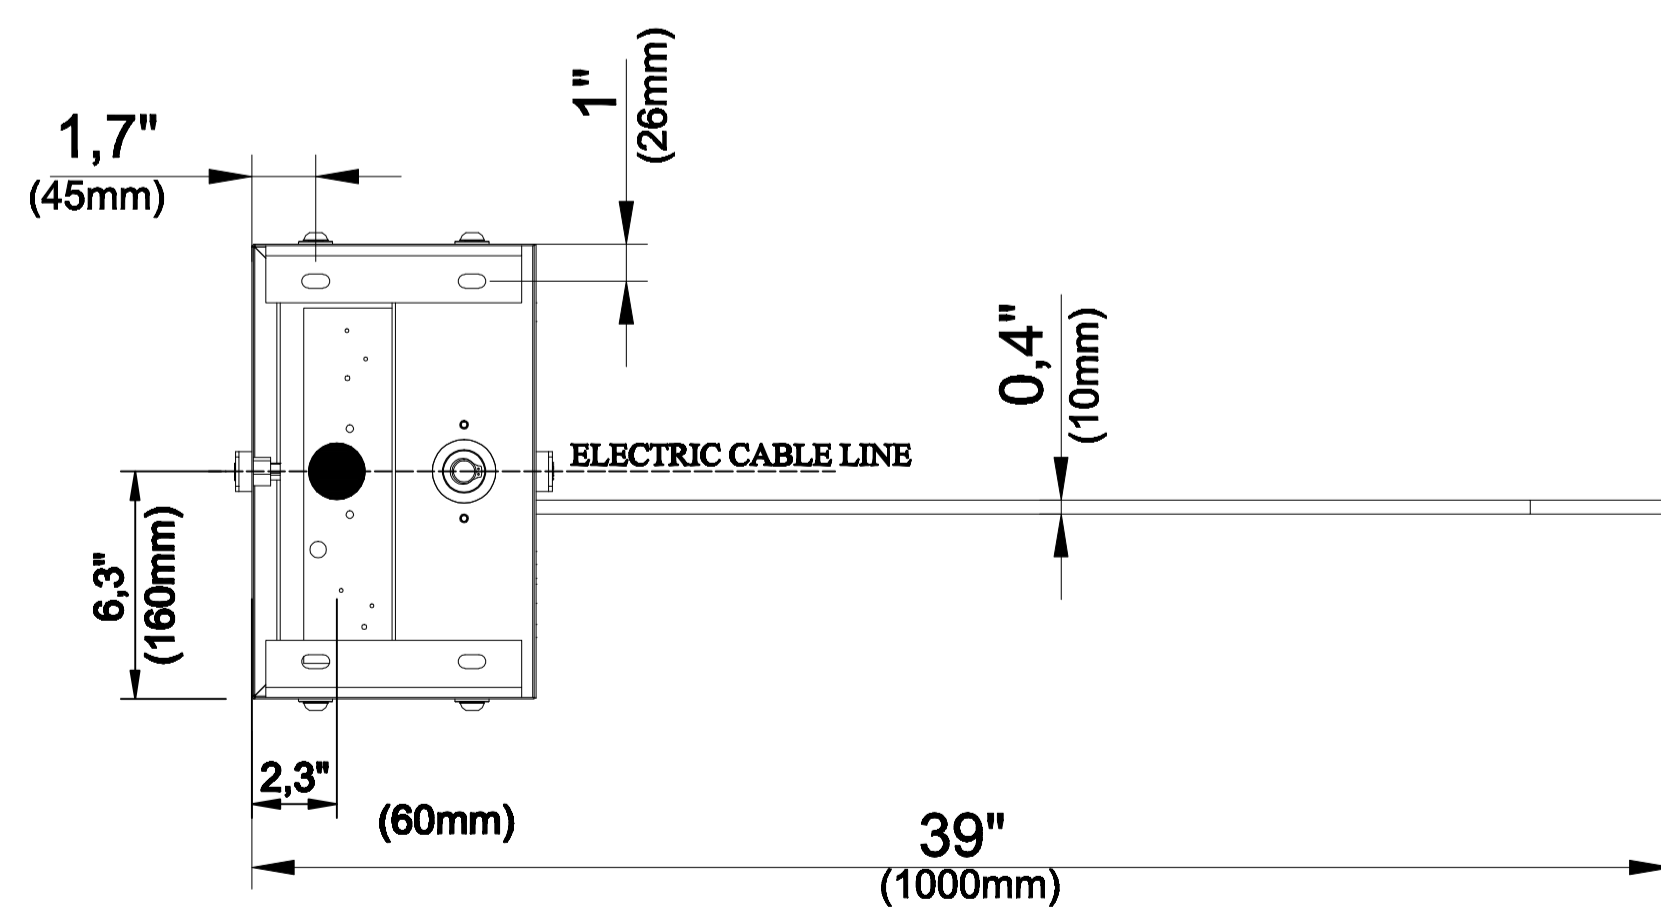

BASE VIEW OF TURNSTILE

FRONT VIEW OF GROUND CONNECTION PLAQUE

BASE VIEW OF GROUND CONNECTION PLAQUE

ISOMETRIC VIEW OF GROUND CONNECTION

TECHNICAL DRAWING DIMENSIONING		REVISION
		
www.tansasecurity.com		
DRAWING MODEL		A4
TTS 112		
SCALE : 1/15	PAGE 1 / 1	