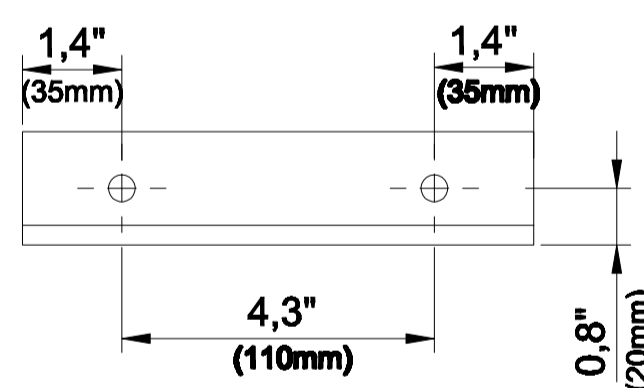

BASE VIEW OF TURNSTILE

FRONT VIEW OF GROUND CONNECTION PLAQUE

BASE VIEW OF GROUND CONNECTION PLAQUE

ISOMETRIC VIEW OF GROUND CONNECTION

TECHNICAL DRAWING DIMENSIONING		REVISION
		
www.tansasecurity.com		
DRAWING MODEL		A4
TTS 112		
SCALE : 1/15	PAGE 1 / 1	