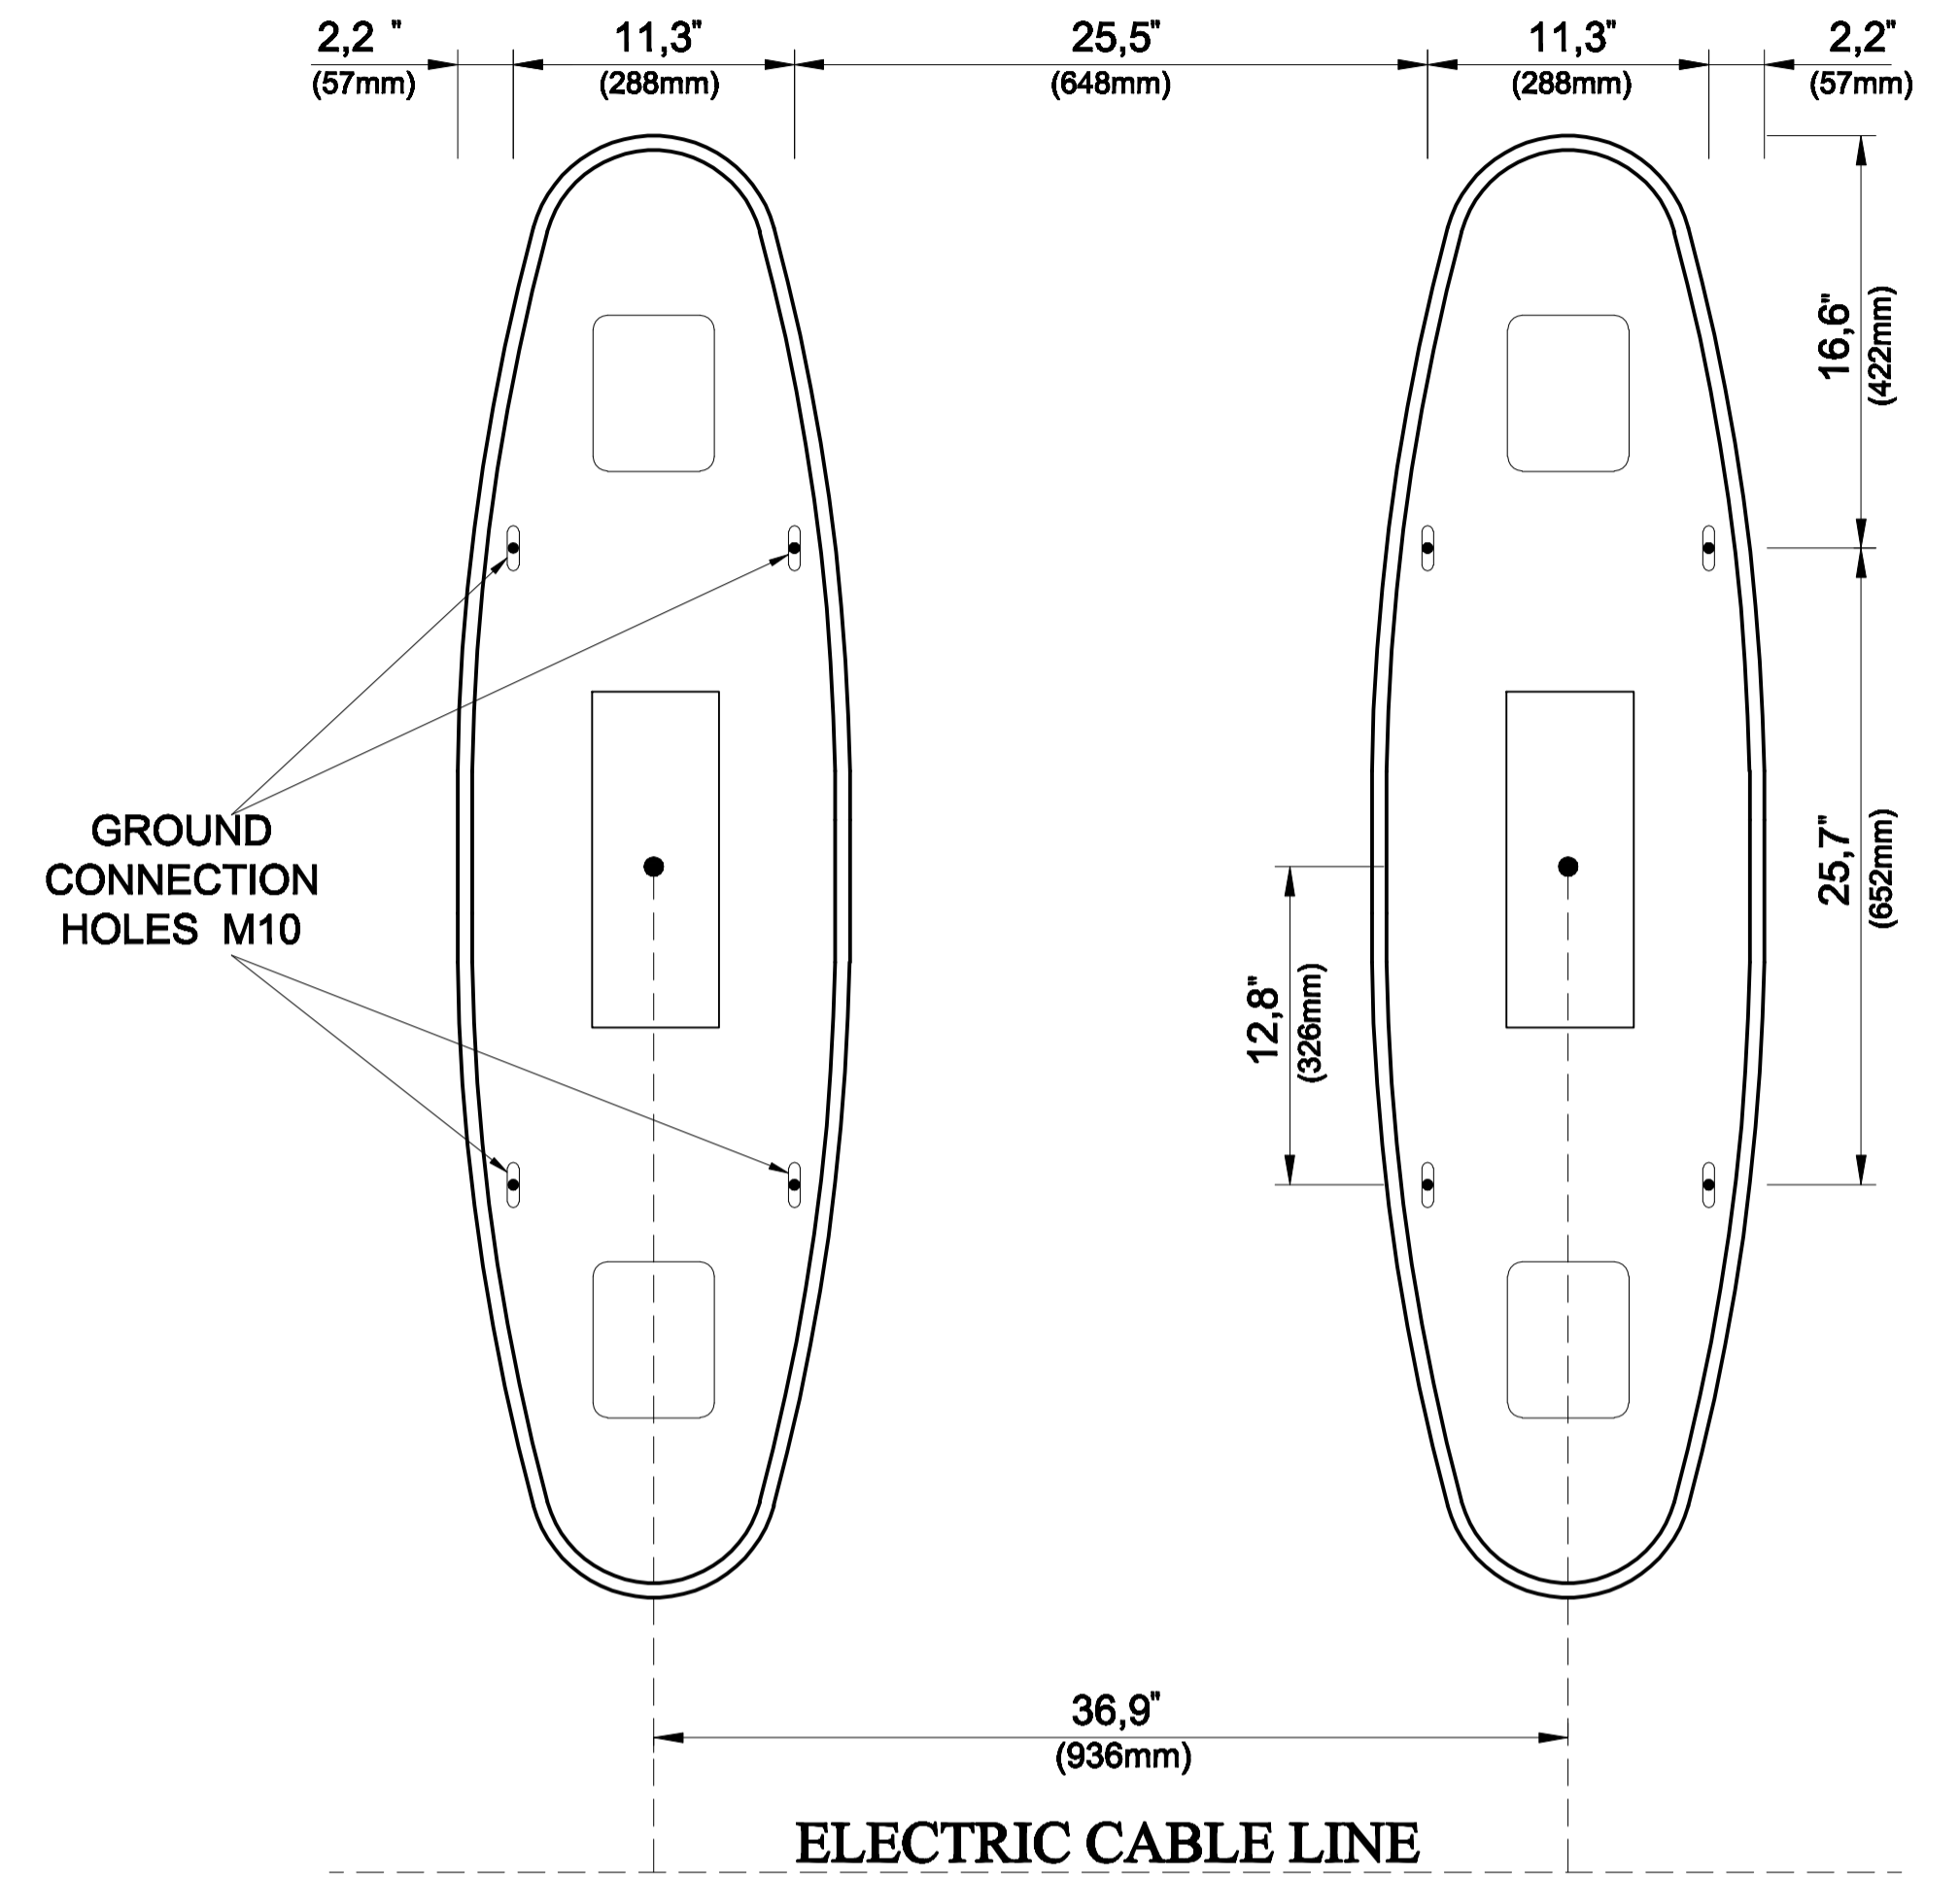

TURNSTILE

BASE VIEW OF TURNSTILE

TECHNICAL DRAWING DIMENSIONING		REVISION	
 <b>TANSA</b> 1962 SINCE —			
DRAWING MODEL		www.tansasecurity.com	
<b>LTOP 101</b>		<b>A3</b>	
SCALE : 1/10		PAGE 1 / 1	